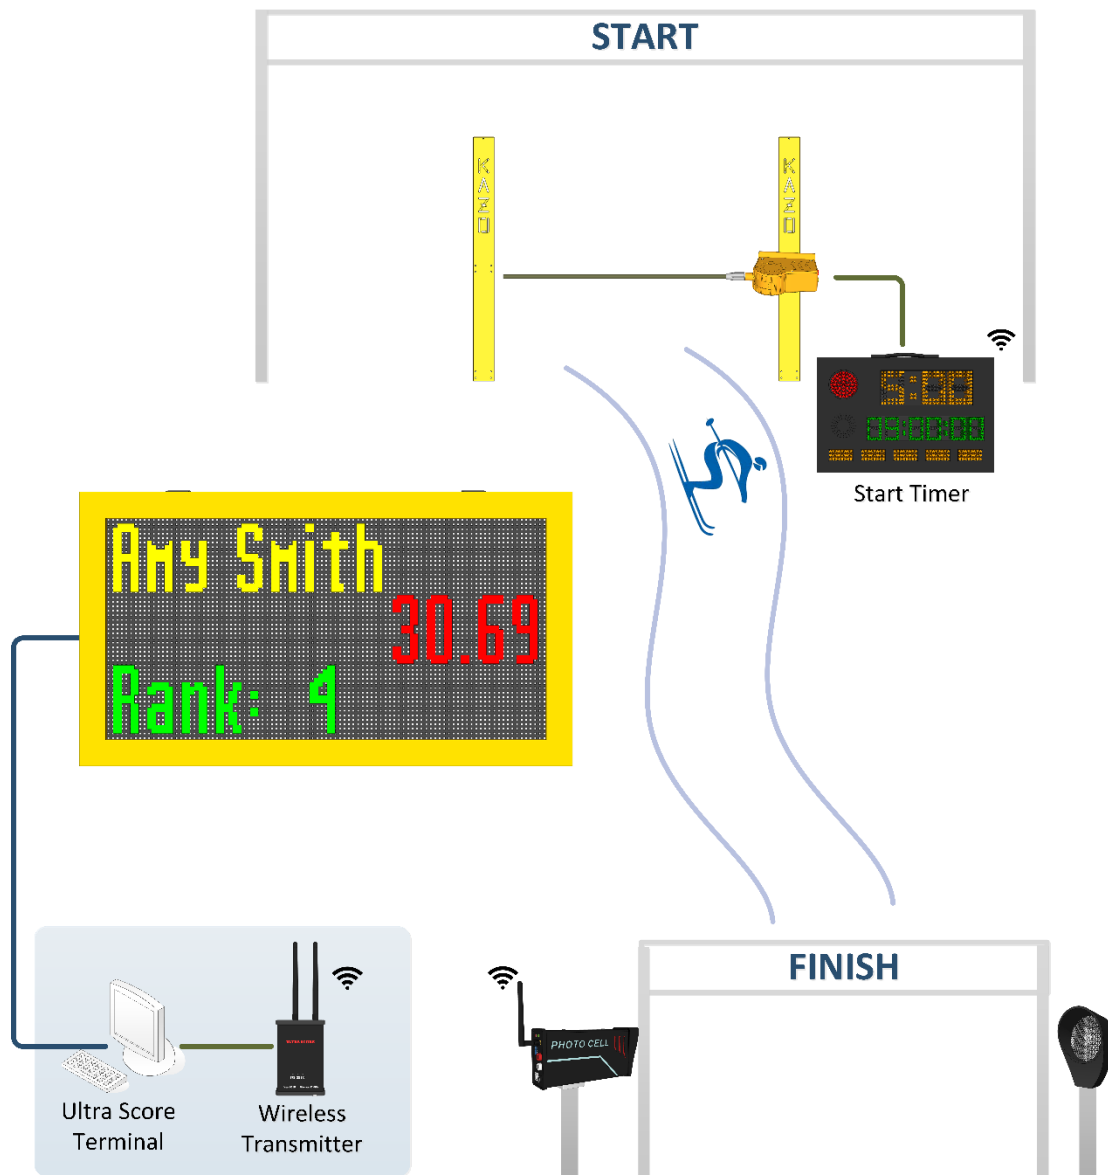

Scoring & Timing Solution for Skiing

1. Introduction

This is an automatic timing solution for skiing which has the functions of timing, scoring and displaying the information of score and result.

It can transmit and receive the wireless signals stably and rapidly. This system can effectively guarantee the fairness of the process and outcome of the match.

Henan Skiing Open Tournament 2018

1.1 System Chart

System Description

- 1) Ultra score software should be installed on the control computer.
- 2) Wireless transmitter connects with the control computer to receive signals from start timer and wireless photocell.
- 3) Start timer detect the trigger signal of the startgate.
- 4) Wireless Photocell detect the cut off of the light and send the wireless signal.

2.7 Reflect Panel

Item	Details
Reflect Panel	Type: KS-PTCL-REFL Size: 90*130*55(mm) Function: ◆ Reflect the light from the photocell.

2.8 LED Display

Item	Details
LED Display	<p>Type: KS-SCRN-LED960160 Size: 960*160*100(mm) Material: Aluminum Input: 48V DC Function:</p> <ul style="list-style-type: none">◆ Must be used together with Skiing Scoring Software.◆ Display athlete's number and name.◆ Display athlete's number, current time and rank.

2.9 LED Display

Item	Details
LED Display	Type: KS-SCRN-LED960480 Size: 1080*600*145(mm) Material: Aluminum Function: <ul style="list-style-type: none">◆ Must be used together with Skiing Scoring Software.◆ Display athlete's rank, name and match time.