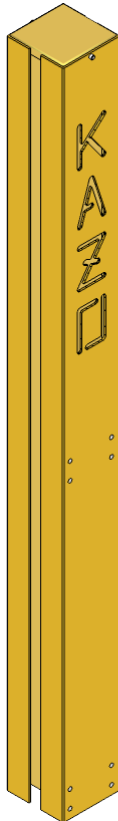

1.2 Product Configuration

Products	Type	Number
Ultra Score Software	Standalone edition	1
Startgate	KS-STGT	1
Start Stake	KS-STSKE1200	1
Start Timer	KS-STTM	1
Wireless Transmitter	KS-LDWT	1
Wireless Photocell	KS-PTCL	1
Infrared Reflector	KS-PTCL-REFL	1
Stake for Wireless Photocell	KS-STAKE500	1
Safety Box		1
LED Display	KS-SCRN-LED960480	1
PC	/	1
Printer	HP	1

Software interface for skiing

Score:

Alpine Skiing Open Tournament Women's double plate skiing				
Number:				
Name:				
Region:				
Rank	No	Name	Region	Result
1	2	Guo Song		00:28.10
2	3	Zhang Xuejuan		00:34.56
3	5	Zheng Wenyan		00:34.66

Result:

Alpine Skiing Open Tournament Women's double plate skiing				
Rank	No	Name	Region	Result
1	2	Guo Song		00:28.10
2	3	Zhang Xuejuan		00:34.56
3	5	Zheng Wenyan		00:34.66
4	4	Jia Shaolin		00:35.70
5	1	Li Feng		00:36.57

2.3 Start Stake

Item	Details
Start Stake	Type: KS-STAKE1200 Size: 1150x100x100 (mm) Material: Aluminum Function: ◆ Insert into the snow and fasten the startgate.

2.4 Start Timer

Item	Details
Start Timer	<p>Type: KS-STTM Size: 600x390x60 (mm) Communication: 433MHz Wireless Function:</p> <ul style="list-style-type: none">◆ Must be used together with Skiing Scoring Software.◆ Display the current time.◆ Automatically or manually display the start countdown.◆ Detect the trigger signal of the Startgate.◆ Wireless communication with the transmitter.