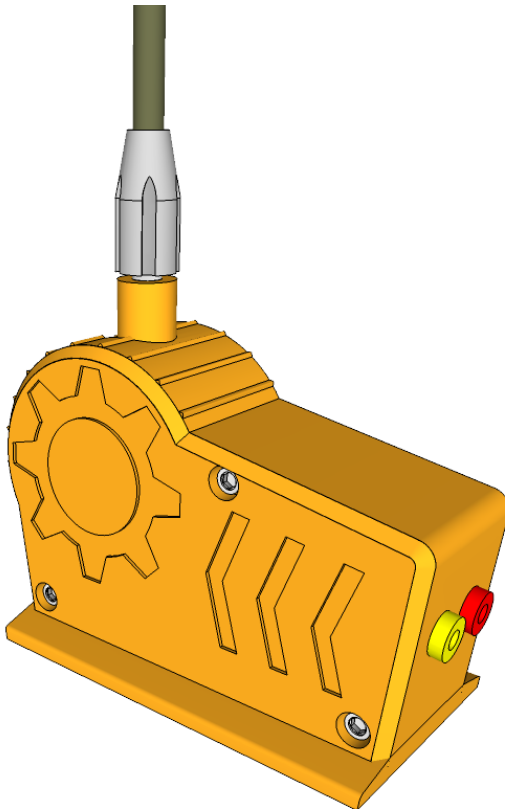

Software interface for skiing

Score:

Alpine Skiing Open Tournament Women's double plate skiing				
Number:				
Name:				
Region:				
Rank	No	Name	Region	Result
1	2	Guo Song		00:28.10
2	3	Zhang Xuejuan		00:34.56
3	5	Zheng Wenyan		00:34.66

Result:

Alpine Skiing Open Tournament Women's double plate skiing				
Rank	No	Name	Region	Result
1	2	Guo Song		00:28.10
2	3	Zhang Xuejuan		00:34.56
3	5	Zheng Wenyan		00:34.66
4	4	Jia Shaolin		00:35.70
5	1	Li Feng		00:36.57

2.2 Startgate

Item	Details
Startgate	Type: KS-STGT Function: <ul style="list-style-type: none">◆ Must be used together with Skiing Scoring Software.◆ High precision, real-time trigger the game.◆ Waterproof and cold resistance.

2.3 Start Stake

Item	Details
Start Stake	Type: KS-STAKE1200 Size: 1150x100x100 (mm) Material: Aluminum Function: ◆ Insert into the snow and fasten the startgate.

2.4 Start Timer

Item	Details
Start Timer	<p>Type: KS-STTM Size: 600x390x60 (mm) Communication: 433MHz Wireless Function:</p> <ul style="list-style-type: none">◆ Must be used together with Skiing Scoring Software.◆ Display the current time.◆ Automatically or manually display the start countdown.◆ Detect the trigger signal of the Startgate.◆ Wireless communication with the transmitter.