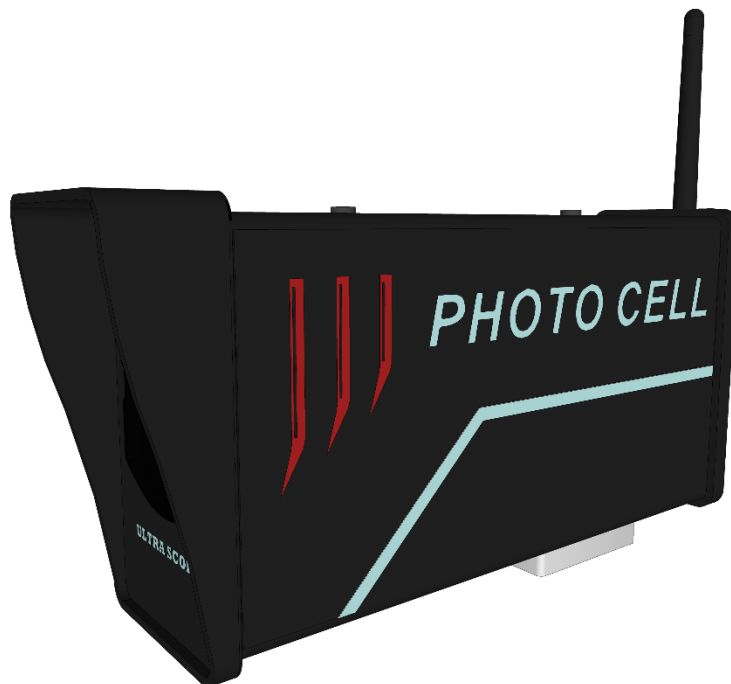

2.3 Start Stake

Item	Details
Start Stake	Type: KS-STAKE1200 Size: 1150x100x100 (mm) Material: Aluminum Function: ◆ Insert into the snow and fasten the startgate.

2.4 Start Timer

Item	Details
Start Timer	<p>Type: KS-STTM Size: 600x390x60 (mm) Communication: 433MHz Wireless Function:</p> <ul style="list-style-type: none">◆ Must be used together with Skiing Scoring Software.◆ Display the current time.◆ Automatically or manually display the start countdown.◆ Detect the trigger signal of the Startgate.◆ Wireless communication with the transmitter.

2.5 Wireless Transmitter

Item	Details
Wireless Transmitter	<p>Type: KS-LDWT Size: 65x23x100 (mm) Communication: 433MHz Wireless Function:</p> <ul style="list-style-type: none">◆ Must be used together with Skiing Scoring Software.◆ Wireless transmit the trigger time.◆ Wireless communication distance up to 800m.

2.6 Wireless Photocell

Item	Details
Wireless Photocell	<p>Type: KS-PTCL Size: 180x85x50 (mm) Communication: 433MHz Wireless Function:</p> <ul style="list-style-type: none">◆ Must be used together with Skiing Scoring Software.◆ Detect the cut off of the light, and send the wireless signal.◆ Light detect distance 20M.

2.7 Reflect Panel

Item	Details
Reflect Panel	Type: KS-PTCL-REFL Size: 90*130*55(mm) Function: ◆ Reflect the light from the photocell.

2.8 LED Display

Item	Details
LED Display	<p>Type: KS-SCRN-LED960160 Size: 960*160*100(mm) Material: Aluminum Input: 48V DC Function:</p> <ul style="list-style-type: none">◆ Must be used together with Skiing Scoring Software.◆ Display athlete's number and name.◆ Display athlete's number, current time and rank.