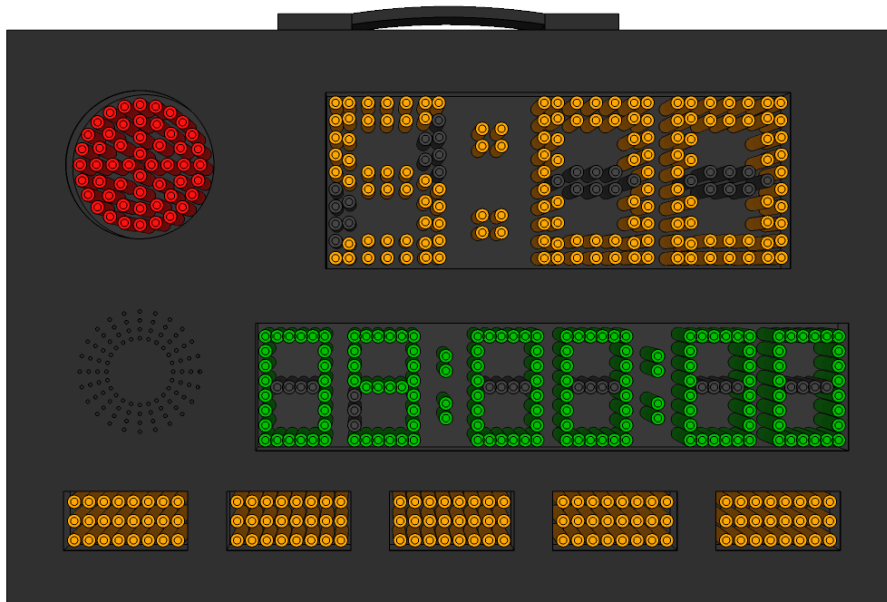

Scoring & Timing Solution for Skiing

1. Introduction

This is an automatic timing solution for skiing which has the functions of timing, scoring and displaying the information of score and result.

It can transmit and receive the wireless signals stably and rapidly. This system can effectively guarantee the fairness of the process and outcome of the match.

Result:

Alpine Skiing Open Tournament Women's double plate skiing				
Rank	No	Name	Region	Result
1	2	Guo Song		00:28.10
2	3	Zhang Xuejuan		00:34.56
3	5	Zheng Wenyan		00:34.66
4	4	Jia Shaolin		00:35.70
5	1	Li Feng		00:36.57

2.2 Startgate

Item	Details
Startgate	Type: KS-STGT Function: <ul style="list-style-type: none">◆ Must be used together with Skiing Scoring Software.◆ High precision, real-time trigger the game.◆ Waterproof and cold resistance.

2.3 Start Stake

Item	Details
Start Stake	Type: KS-STAKE1200 Size: 1150x100x100 (mm) Material: Aluminum Function: ◆ Insert into the snow and fasten the startgate.

2.4 Start Timer

Item	Details
Start Timer	<p>Type: KS-STTM Size: 600x390x60 (mm) Communication: 433MHz Wireless Function:</p> <ul style="list-style-type: none">◆ Must be used together with Skiing Scoring Software.◆ Display the current time.◆ Automatically or manually display the start countdown.◆ Detect the trigger signal of the Startgate.◆ Wireless communication with the transmitter.