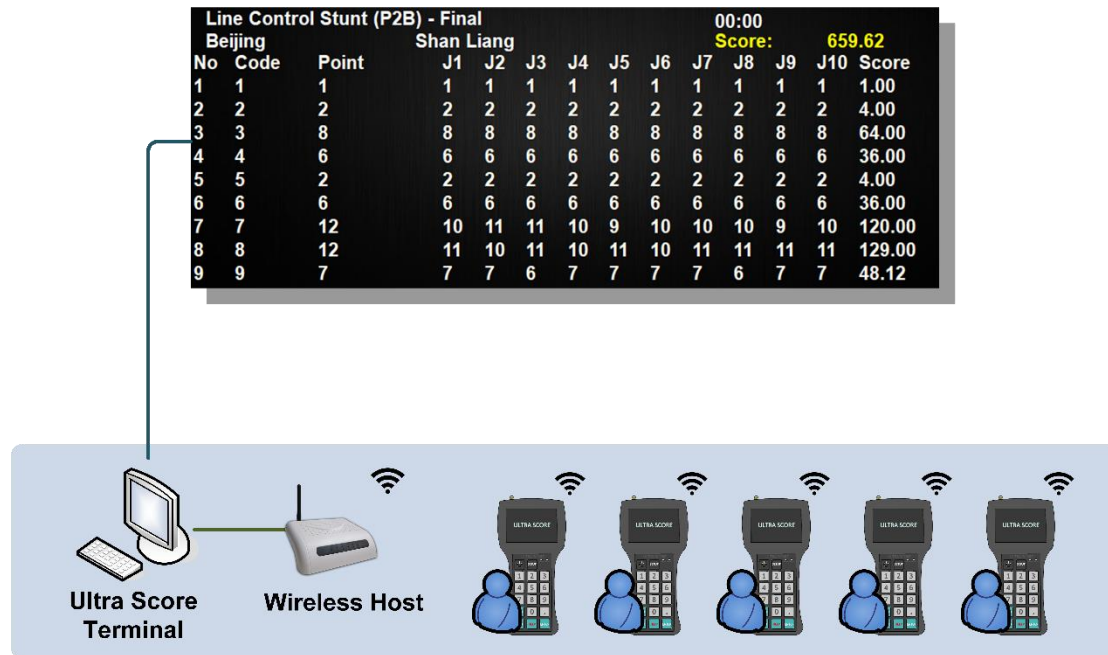

Scoring & Timing Solution for Aero Modeling

1. Introduction

This is a general solution for LED display in Aero Modeling stadium which has the functions of timing, scoring and displaying advertisement, notification, the information of players and teams. It is an ideal choice for most of stadiums.

1.1 System Structure

System Description

- 1) It supports Aero Modeling scoring and real-time display on the screen.
- 2) Install the Ultra Score software on the control computer.
- 3) Connect the wireless host (KS-WH-G) with the control computer via a USB cable.
- 4) Each court will be equipped with 10 sets of wireless handhelds to operate the player's score.
- 5) The score information will be gathered displaying on the LED screen at the same time.

1.2 Functions

Pre-competition arrangement:

- Input game info.
- Both import and input the players' information are available.
- Import difficulty table.

Scoring operation:

- Professional wireless scoring handheld supports adding points for the player.
- Display real-time score and device connection state.
- Modify the match time according to match category.
- Support extending multi-displays to show the match.

It is suitable for the stadium where has one screen, needs to do the scoring and timing on the courtside.

Network Professional Edition:

Except the function of score terminal, 1-3 media players can be equipped on PCs separately, in order to display different contents on several LED screens.